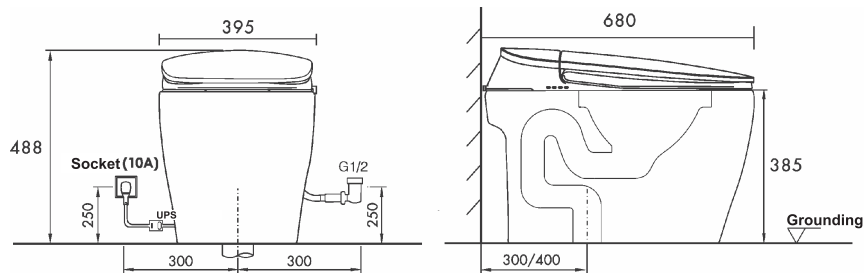

Rialto Series

Model: MO1801

Name: Intelligent Toilet
 Size: 680 * 395 * 488mm
 Flush: Siphon flushing
 Material: Ceramic + ABS
 Installation: ground Exhaust

Product Dimensions

Intelligent remote control

Features