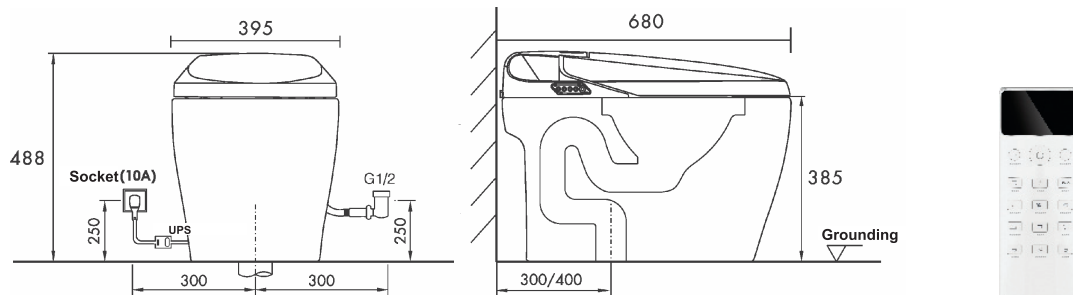

www.palmartrade.com

Aisi Siegel Series

Model: MP1601

Name: Intelligent Toilet
 Size: 680 * 395 * 488mm
 Flush: Siphon flushing
 Material: Ceramic + ABS
 Installation: ground Exhaust

Product Dimensions

Intelligent remote control

Features

INNOVATIVE FAUCET
DESIGN #16

www.palmartrade.com

Muica Series

Model: M 1701

Name: Intelligent Toilet
 Size: 680 * 395 * 488mm
 Flush: Siphon flushing
 Material: Ceramic + ABS
 Installation: ground Exhaust