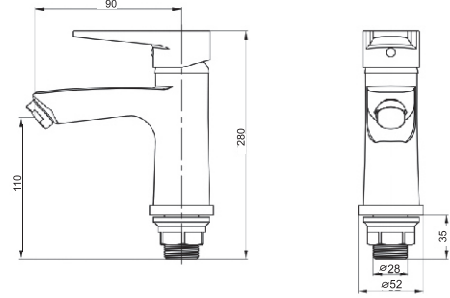

INNOVATIVE FAUCET
DESIGN #16

MOA101

Lavabo Bataryası

Seramik kartuş: 35 mm
Kolideki adeti: 10 Adet