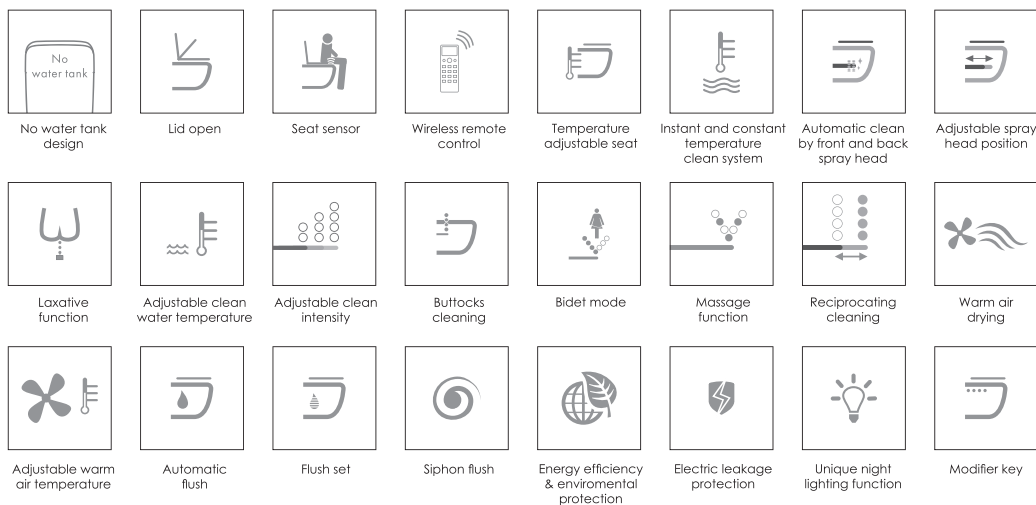

Aisi Siegel Series

Model: MP1601

Name: Intelligent Toilet
Size: 680 * 395 * 488mm
Flush: Siphon flushing
Material: Ceramic + ABS
Installation: ground Exhaust

Product Dimensions

Intelligent remote control

Features