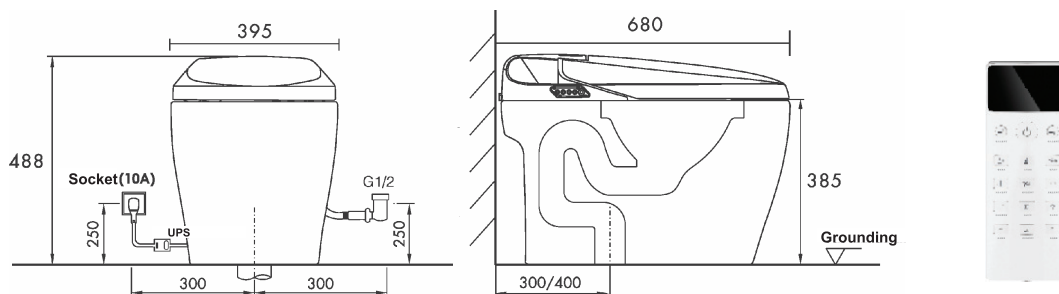

www.palmartrade.com

Aisi Siegel Series

Model: MP1601

Name: Intelligent Toilet
 Size: 680 * 395 * 488mm
 Flush: Siphon flushing
 Material: Ceramic + ABS
 Installation: ground Exhaust

Product Dimensions

Intelligent remote control

Features

INNOVATIVE FAUCET
DESIGN #16

www.palmartrade.com

Muica Series

Model: M 1701

Name: Intelligent Toilet
 Size: 680 * 395 * 488mm
 Flush: Siphon flushing
 Material: Ceramic + ABS
 Installation: ground Exhaust

Product Dimensions

Intelligent remote control

Features

- | | | | | | | | |
|---------------------------------|------------------------------------|----------------------------|-------------------------|--|---|--|--------------------------------|
| | | | | | | | |
| No water tank design | Lid open | Seat sensor | Wireless remote control | Temperature adjustable seat | Instant and constant temperature clean system | Automatic clean by front and back spray head | Adjustable spray head position |
| | | | | | | | |
| Laxative function | Adjustable clean water temperature | Adjustable clean intensity | Buttocks cleaning | Bidet mode | Massage function | Reciprocating cleaning | Warm air drying |
| | | | | | | | |
| Adjustable warm air temperature | Automatic flush | Flush set | Siphon flush | Energy efficiency & environmental protection | Electric leakage protection | Unique night lighting function | Modifier key |